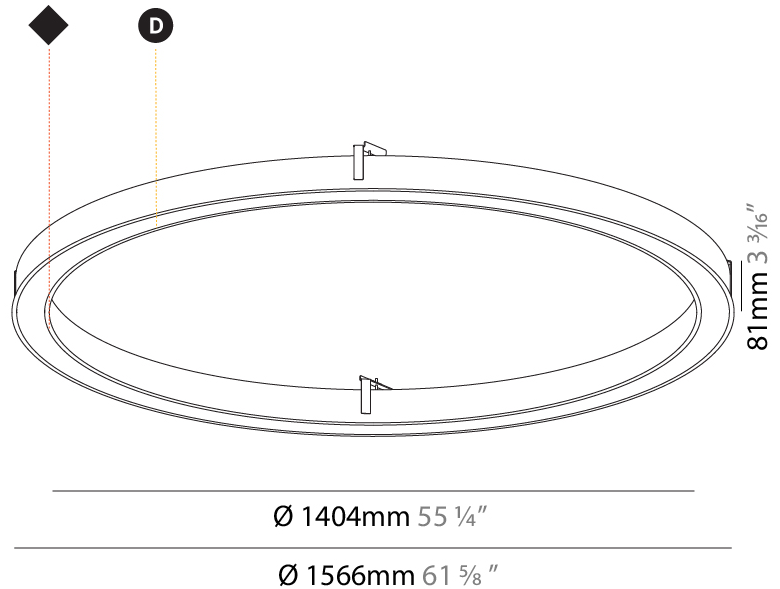

#### PHYSICAL

Shape: Round  
 Diameter (mm): 1550  
 Diameter (in): 61  
 Depth (mm): 90  
 Depth (in): 3 9/16  
 Max. Overall Height (mm): 2090  
 Max. Overall Height (in): 82 7/16  
 Weight (kg): 14.447  
 Weight (lbs): 31.78  
 Diffuser: [PMMA - Opal / Microprism / Clear Microprism](#)  
 Fixture Finish: [SSR / BKV / CWI / CRY / HAB / UFT / ITA / RUA / FTG / MYG / LOD / PUS / FRO / FUP / KIA / POP / BLS / SPG / MEY / GOH / CHC / COM / ABZ / JAG / OBR / MOS / ROR](#)  
 Fixture Material: [PMMA / Aluminum](#)  
 Cable Details: [2000mm/78 3/4" or 6000mm/236 1/4" Cable Transparent](#)

#### PHYSICAL

Shape: Round
Diameter (mm): 1566
Diameter (in): 61 <sup>5</sup> / <sub>8</sub>
Height (mm): 81
Height (in): 3 <sup>3</sup> / <sub>16</sub>
Min. Recessing Depth (mm): 120
Min. Recessing Depth (in): 4 <sup>3</sup> / <sub>4</sub>
Weight (kg): 14.042
Weight (lbs): 30.96
Diffuser: PMMA - Opal / Microprism / Clear Microprism
Fixture Finish: SSR / BKV / CWI / CRY / HAB / UFT / ITA / RUA / FTG / MYG / LOD / PUS / FRO / FUP / KIA / POP / BLS / SPG / MEY / GOH / CHC / COM / ABZ / JAG / OBR / MOS / ROR
Fixture Material: PMMA / Aluminum
Cut-out Measurements: Dia. 1557mm/61 5/16"

#### RATINGS AND CERTIFICATIONS

Certified By: Certified for North American Standards
IP rating: IP20

1557mm x 1413mm  
61 <sup>5</sup>/<sub>16</sub>" x 55 <sup>5</sup>/<sub>16</sub>"

120mm  
4 <sup>3</sup>/<sub>4</sub>"